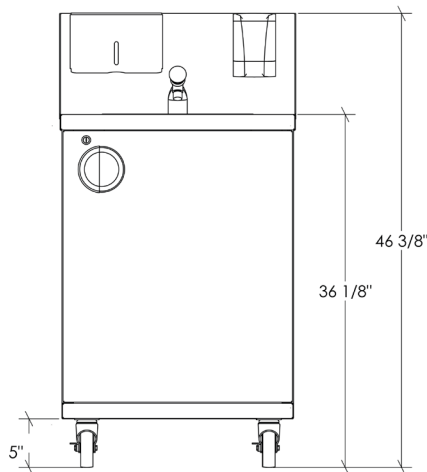

PC-HS24-C-HW-MET

Portable Sink Station

Connected

Hot water

Metering faucet

Features

- THE SET INCLUDES a soap dispenser and a paper towel dispenser mounted on backsplash
- METERING FAUCET WITH PUSH BOUTON AND AUTOMATIC SHUT OFF: saves water while ensuring increase hygiene
- HOT WATER SUPPLY, water heater with adjustable temperature range of 50 ° to 140 ° F (10 ° to 60 ° C)
- GREY WATER DISCHARGE directly in the sewer system with a 1 1/2 " flexible hose
- UNLIMITED hand wash capacity
- SUSTAINABLE CONSTRUCTION in stainless steel, brushed finish, 18 gauge
- DOOR with recessed handle and keyed cam lock for maximum security
- 4 " diameter front safety locking SWIVEL CASTERS
- One (1) year WARRANTY on all parts and labor
- ASSEMBLY AND SHIPPING: Completely assembled, delivered on pallet
- CCSAus CERTIFICATION (pending)
- PROUDLY DESIGNED IN CANADA

Overall dimension

24 1/8" x 25 5/8" x 46 3/8"

Sink dimension

15" x 15" x 5 1/2"

Material

Stainless steel, brushed finish, 18 ga caliber

Faucet type

Single hole, metering valve