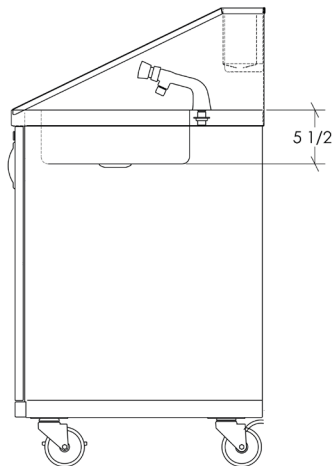

PC-HS24-C-HW-MET

Portable Sink Station

Connected

Hot water

Metering faucet

Features

- THE SET INCLUDES a soap dispenser and a paper towel dispenser mounted on backsplash
- METERING FAUCET WITH PUSH BOUTON AND AUTOMATIC SHUT OFF: saves water while ensuring increase hygiene
- HOT WATER SUPPLY, water heater with adjustable temperature range of 50 ° to 140 ° F (10 ° to 60 ° C)
- GREY WATER DISCHARGE directly in the sewer system with a 1 1/2 " flexible hose
- UNLIMITED hand wash capacity
- SUSTAINABLE CONSTRUCTION in stainless steel, brushed finish, 18 gauge
- DOOR with recessed handle and keyed cam lock for maximum security
- 4 " diameter front safety locking SWIVEL CASTERS
- One (1) year WARRANTY on all parts and labor
- ASSEMBLY AND SHIPPING: Completely assembled, delivered on pallet
- CCSAus CERTIFICATION (pending)
- PROUDLY DESIGNED IN CANADA

Overall dimension

24 1/8" x 25 5/8" x 46 3/8"

Sink dimension

15" x 15" x 5 1/2"

Material

Stainless steel, brushed finish, 18 ga caliber

Faucet type

Single hole, metering valve