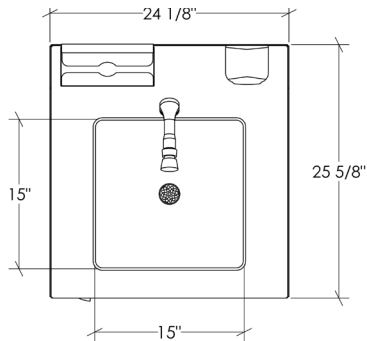

PC-HS24-C-HW-MET

Portable Sink Station

Connected

Hot water

Metering faucet

Features

- THE SET INCLUDES a soap dispenser and a paper towel dispenser mounted on backsplash
- METERING FAUCET WITH PUSH BOUTON AND AUTOMATIC SHUT OFF: saves water while ensuring increase hygiene
- HOT WATER SUPPLY, water heater with adjustable temperature range of 50 ° to 140 ° F (10 ° to 60 ° C)
- GREY WATER DISCHARGE directly in the sewer system with a 1 1/2 " flexible hose
- UNLIMITED hand wash capacity
- SUSTAINABLE CONSTRUCTION in stainless steel, brushed finish, 18 gauge
- DOOR with recessed handle and keyed cam lock for maximum security
- 4 " diameter front safety locking SWIVEL CASTERS
- One (1) year WARRANTY on all parts and labor
- ASSEMBLY AND SHIPPING: Completely assembled, delivered on pallet
- CCSAus CERTIFICATION (pending)
- PROUDLY DESIGNED IN CANADA

Overall dimension

24 1/8" x 25 5/8" x 46 3/8"

Sink dimension

15" x 15" x 5 1/2"

Material

Stainless steel, brushed finish, 18 ga caliber

Faucet type

Single hole, metering valve