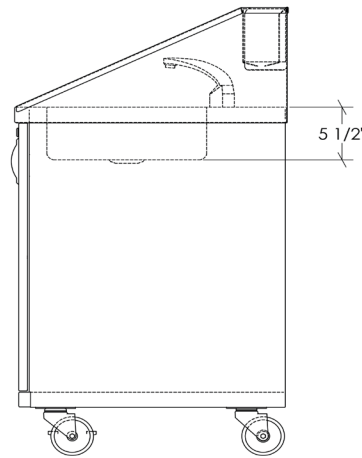

PC-HS24-C-HW-AUTO

Portable Sink Station

Connected

Hot water

Automatic faucet

Overall dimension

24 1/8" x 25 5/8" x 46 3/8"

Sink dimension

15" x 15" x 5 1/2"

Material

Stainless steel, brushed finish, 18 ga caliber

Faucet type

Single hole, automatic

Faucet activation

Motion detector, automatic shut off

Debit