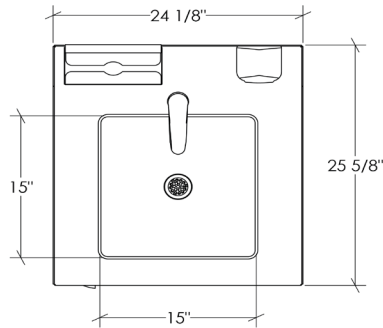

PC-HS24-C-HW-AUTO

Portable Sink Station

Connected

Hot water

Automatic faucet

Overall dimension

24 1/8" x 25 5/8" x 46 3/8"

Sink dimension

15" x 15" x 5 1/2"

Material

Stainless steel, brushed finish, 18 ga caliber

Faucet type

Single hole, automatic

Faucet activation

Motion detector, automatic shut off

Debit

Unlimited

Power supply

120 V, 20 Amp, 10 'electrical wire

Features

- THE SET INCLUDES an automatic soap dispenser and a paper towel dispenser mounted on backsplash
- AUTOMATIC FAUCET with motion detector and automatic shut off
- HOT WATER SUPPLY, water heater with adjustable temperature range of 50 ° to 140 ° F (10 ° to 60 ° C)
- GREY WATER DISCHARGE directly in the sewer system with a 1 1/2 " flexible hose
- UNLIMITED hand wash capacity
- SUSTAINABLE CONSTRUCTION in stainless steel, brushed finish, 18 gauge
- DOOR with recessed handle and keyed cam lock for maximum security
- 4 " diameter front safety locking SWIVEL CASTERS
- One (1) year WARRANTY on all parts and labor
- ASSEMBLY AND SHIPPING: Completely assembled, delivered on pallet
- CCSAus CERTIFICATION (pending)
- PROUDLY DESIGNED IN CANADA
- You have questions? Contact us for advice or