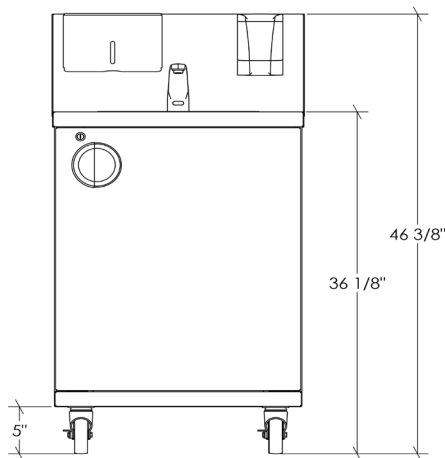

PC-HS24-C-HW-AUTO

Portable Sink Station

Connected

Hot water

Automatic faucet

Overall dimension

24 1/8" x 25 5/8" x 46 3/8"

Sink dimension

15" x 15" x 5 1/2"

Material

Stainless steel, brushed finish, 18 ga caliber

Faucet type

Single hole, automatic

Faucet activation

Motion detector, automatic shut off

Debit

Unlimited

Power supply

120 V, 20 Amp, 10 'electrical wire

Features

- THE SET INCLUDES an automatic soap dispenser and a paper towel dispenser mounted on backsplash
- AUTOMATIC FAUCET with motion detector and automatic shut off
- HOT WATER SUPPLY, water heater with adjustable temperature range of 50 ° to 140 ° F (10 ° to 60 ° C)
- GREY WATER DISCHARGE directly in the sewer system with a 1 1/2 " flexible hose
- UNLIMITED hand wash capacity
- SUSTAINABLE CONSTRUCTION in stainless steel, brushed finish, 18 gauge
- DOOR with recessed handle and keyed cam lock for maximum security
- 4 " diameter front safety locking SWIVEL CASTERS
- One (1) year WARRANTY on all parts and labor
- ASSEMBLY AND SHIPPING: Completely assembled, delivered on pallet
- CCSAus CERTIFICATION (pending)
- PROUDLY DESIGNED IN CANADA
- You have questions? Contact us for advice or