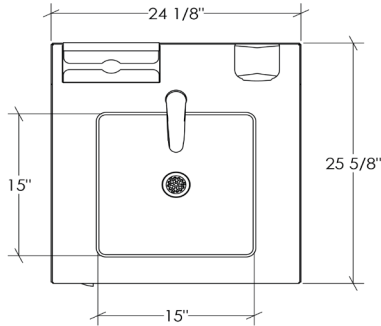

PC-HS24-C-CW-AUTO

Portable Sink Station

Connected

Cold water

Automatic faucet

Overall dimension

24 1/8" x 25 5/8" x 46 3/8"

Sink dimension

15" x 15" x 5 1/2"

Material

Stainless steel, brushed finish, 18 ga caliber

Faucet type

Single hole, automatic

Faucet activation

Motion detector, automatic shut off

Debit