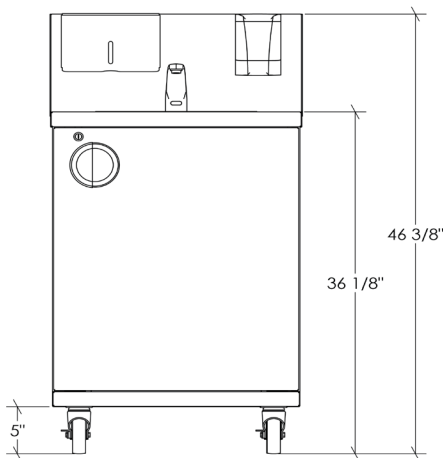

PC-HS24-C-CW-AUTO

Portable Sink Station

Connected

Cold water

Automatic faucet

Overall dimension

24 1/8" x 25 5/8" x 46 3/8"

Sink dimension

15" x 15" x 5 1/2"

Material

Stainless steel, brushed finish, 18 ga caliber

Faucet type

Single hole, automatic

Faucet activation

Motion detector, automatic shut off

Debit