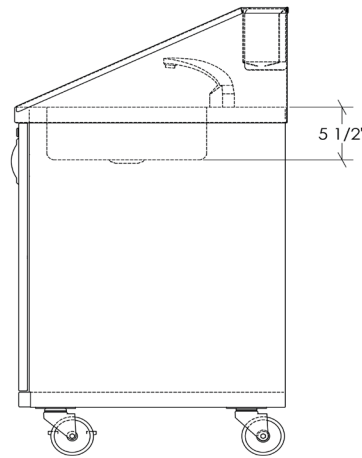

PC-HS24-C-CW-AUTO

Portable Sink Station

Connected

Cold water

Automatic faucet

Overall dimension

24 1/8" x 25 5/8" x 46 3/8"

Sink dimension

15" x 15" x 5 1/2"

Material

Stainless steel, brushed finish, 18 ga caliber

Faucet type

Single hole, automatic

Faucet activation

Motion detector, automatic shut off

Debit