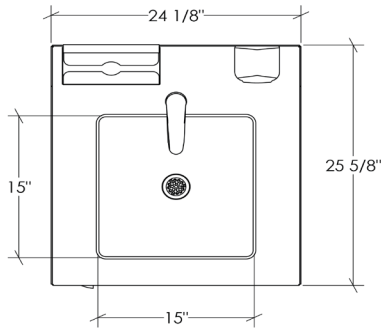

## Features

- THE SET INCLUDES: An automatic soap dispenser and a paper towel dispenser mounted on a backsplash, a 5 gallon (18 L) fresh water tank, a 7 gallon (26 L) gray water tank
- AUTOMATIC FAUCET with motion detector and automatic shut off
- HOT WATER SUPPLY, water heater with adjustable temperature range of 50 ° to 140 ° F (10 ° to 60 ° C)
- GREY WATER DISCHARGE in the grey water tank
- 5 gallon (18 L) CAPACITY, allows approximately 75 hand wash (approximate)
- SUSTAINABLE CONSTRUCTION in stainless steel, brushed finish, 18 gauge
- DOOR with recessed handle and keyed cam lock for maximum security
- 4 " diameter front safety locking SWIVEL CASTERS
- One (1) year WARRANTY on all parts and labor
- ASSEMBLY AND SHIPPING: Completely assembled, delivered on pallet
- CCSAus CERTIFICATION (pending)
- PROUDLY DESIGNED IN CANADA

### Overall dimension

24 1/8" x 25 5/8" x 46 3/8"

---

### Sink dimension

15" x 15" x 5 1/2"

---