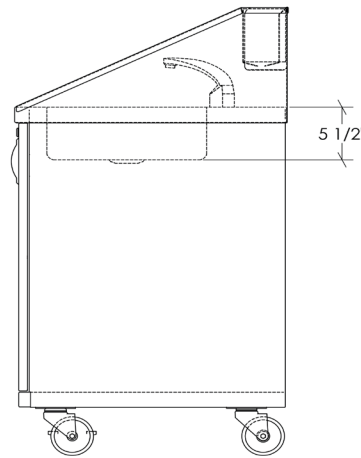

## Features

- THE SET INCLUDES: An automatic soap dispenser and a paper towel dispenser mounted on a backsplash, a 5 gallon (18 L) fresh water tank, a 7 gallon (26 L) gray water tank
- AUTOMATIC FAUCET with motion detector and automatic shut off
- HOT WATER SUPPLY, water heater with adjustable temperature range of 50 ° to 140 ° F (10 ° to 60 ° C)
- GREY WATER DISCHARGE in the grey water tank
- 5 gallon (18 L) CAPACITY, allows approximately 75 hand wash (approximate)
- SUSTAINABLE CONSTRUCTION in stainless steel, brushed finish, 18 gauge
- DOOR with recessed handle and keyed cam lock for maximum security
- 4 " diameter front safety locking SWIVEL CASTERS
- One (1) year WARRANTY on all parts and labor
- ASSEMBLY AND SHIPPING: Completely assembled, delivered on pallet
- CCSAus CERTIFICATION (pending)
- PROUDLY DESIGNED IN CANADA

### Overall dimension

24 1/8" x 25 5/8" x 46 3/8"

---

### Sink dimension

15" x 15" x 5 1/2"

---