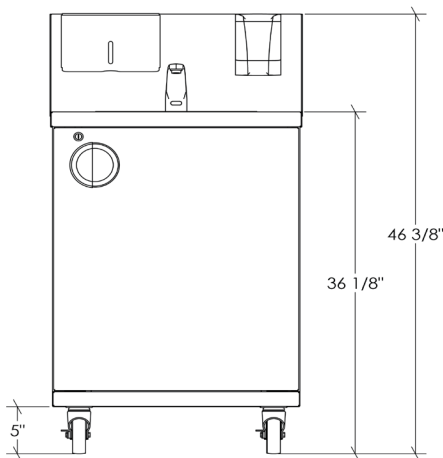

## Features

- THE SET INCLUDES: An automatic soap dispenser and a paper towel dispenser mounted on a backsplash, a 5 gallon (18 L) fresh water tank, a 7 gallon (26 L) gray water tank
- AUTOMATIC FAUCET with motion detector and automatic shut off
- HOT WATER SUPPLY, water heater with adjustable temperature range of 50 ° to 140 ° F (10 ° to 60 ° C)
- GREY WATER DISCHARGE in the grey water tank
- 5 gallon (18 L) CAPACITY, allows approximately 75 hand wash (approximate)
- SUSTAINABLE CONSTRUCTION in stainless steel, brushed finish, 18 gauge
- DOOR with recessed handle and keyed cam lock for maximum security
- 4 " diameter front safety locking SWIVEL CASTERS
- One (1) year WARRANTY on all parts and labor
- ASSEMBLY AND SHIPPING: Completely assembled, delivered on pallet
- CCSAus CERTIFICATION (pending)
- PROUDLY DESIGNED IN CANADA

### Overall dimension

24 1/8" x 25 5/8" x 46 3/8"

---

### Sink dimension

15" x 15" x 5 1/2"

---