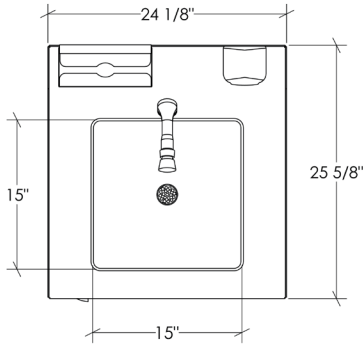

PC-HS24-A-CW-MET

Portable Sink Station

Autonomous

Cold water

Metering faucet

Features

- THE SET INCLUDES: a soap dispenser and a paper towel dispenser mounted on backsplash, a 5 gallon (18 L) fresh water tank, a 7 gallon (26 L) grey water tank
- METERING FAUCET WITH PUSH BOUTON AND AUTOMATIC SHUT OFF: saves water while ensuring increase hygiene
- FRESH WATER SUPPLY, with a pump connected to the tank
- GREY WATER DISCHARGE in the grey water tank
- 5 gallon (18 L) CAPACITY, allows approximately 75 hand wash (approximate)
- SUSTAINABLE CONSTRUCTION in stainless steel, brushed finish, 18 gauge
- DOOR with recessed handle and keyed cam lock for maximum security
- 4 " diameter front safety locking SWIVEL CASTERS
- One (1) year WARRANTY on all parts and labor
- ASSEMBLY AND SHIPPING: Completely assembled, delivered on pallet
- CCSAus CERTIFICATION (pending)
- PROUDLY DESIGNED IN CANADA

Overall dimension

24 1/8" x 25 5/8" x 46 3/8"

Sink dimension

15" x 15" x 5 1/2"

Material

Stainless steel, brushed finish, 18 ga caliber

Faucet type

Single hole, metering valve

Water disposal

Water tank, 7 gallons (26 L)

Number of hand wash

75 (approx.)

Power supply

120 V, 20 Amp, 10 'electrical wire