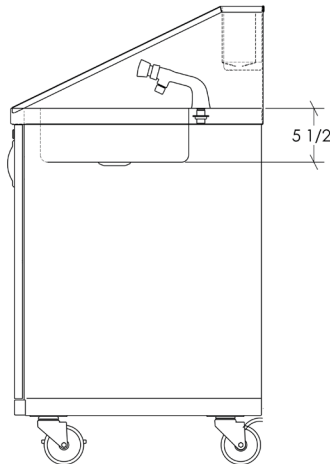

PC-HS24-A-CW-MET

Portable Sink Station

Autonomous

Cold water

Metering faucet

Features

- THE SET INCLUDES: a soap dispenser and a paper towel dispenser mounted on backsplash, a 5 gallon (18 L) fresh water tank, a 7 gallon (26 L) grey water tank
- METERING FAUCET WITH PUSH BOUTON AND AUTOMATIC SHUT OFF: saves water while ensuring increase hygiene
- FRESH WATER SUPPLY, with a pump connected to the tank
- GREY WATER DISCHARGE in the grey water tank
- 5 gallon (18 L) CAPACITY, allows approximately 75 hand wash (approximate)
- SUSTAINABLE CONSTRUCTION in stainless steel, brushed finish, 18 gauge
- DOOR with recessed handle and keyed cam lock for maximum security
- 4 " diameter front safety locking SWIVEL CASTERS
- One (1) year WARRANTY on all parts and labor
- ASSEMBLY AND SHIPPING: Completely assembled, delivered on pallet
- CCSAus CERTIFICATION (pending)
- PROUDLY DESIGNED IN CANADA

Overall dimension

24 1/8" x 25 5/8" x 46 3/8"

Sink dimension

15" x 15" x 5 1/2"

Material

Stainless steel, brushed finish, 18 ga caliber

Faucet type

Single hole, metering valve

Water disposal

Water tank, 7 gallons (26 L)

Number of hand wash

75 (approx.)

Power supply

120 V, 20 Amp, 10 'electrical wire