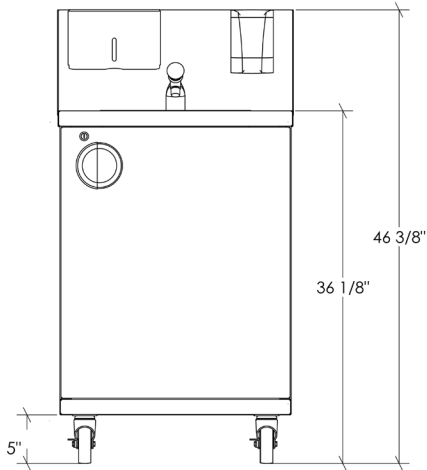

PC-HS24-A-CW-MET

Portable Sink Station

Autonomous

Cold water

Metering faucet

Features

- THE SET INCLUDES: a soap dispenser and a paper towel dispenser mounted on backsplash, a 5 gallon (18 L) fresh water tank, a 7 gallon (26 L) grey water tank
- METERING FAUCET WITH PUSH BOUTON AND AUTOMATIC SHUT OFF: saves water while ensuring increase hygiene
- FRESH WATER SUPPLY, with a pump connected to the tank
- GREY WATER DISCHARGE in the grey water tank
- 5 gallon (18 L) CAPACITY, allows approximately 75 hand wash (approximate)
- SUSTAINABLE CONSTRUCTION in stainless steel, brushed finish, 18 gauge
- DOOR with recessed handle and keyed cam lock for maximum security
- 4 " diameter front safety locking SWIVEL CASTERS
- One (1) year WARRANTY on all parts and labor
- ASSEMBLY AND SHIPPING: Completely assembled, delivered on pallet
- CCSAus CERTIFICATION (pending)
- PROUDLY DESIGNED IN CANADA

Overall dimension

24 1/8" x 25 5/8" x 46 3/8"

Sink dimension

15" x 15" x 5 1/2"

Material

Stainless steel, brushed finish, 18 ga caliber

Faucet type

Single hole, metering valve

Water disposal

Water tank, 7 gallons (26 L)

Number of hand wash

75 (approx.)

Power supply

120 V, 20 Amp, 10 'electrical wire