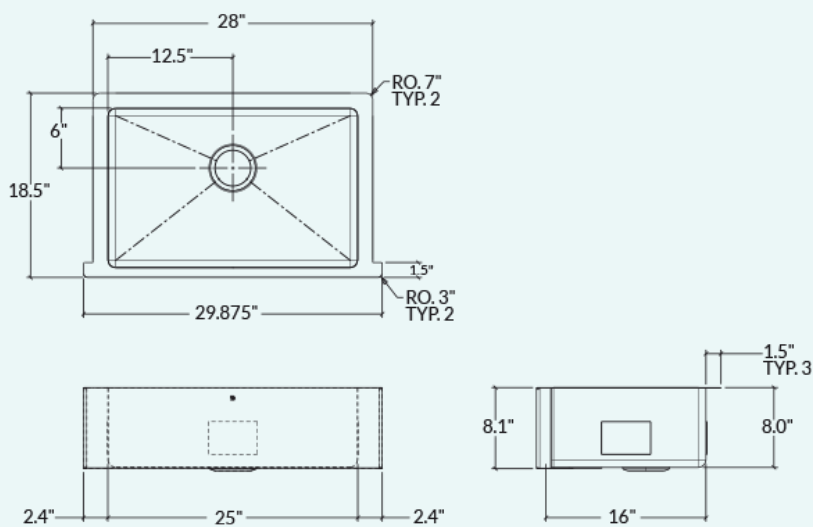

IH75-UAS-28188

ProInox H75

ProInox H75 18-gauge Stainless Steel 25" X 16" X 8"
Single Bowl Farmhouse/Apron Kitchen Sink
Handcrafted

Contemporary style corners [0,75"]

Installation

Undermount with apron front

Bowl

25" x 16" x 8"

Overall

29 7/8" x 18 1/2" x 8"

Recommended Cabinet

30"

Drain

Ø 3 1/2"

Packaging

35" x 22 1/2" x 14"

25 lbs

Features

- 304 brushed finish stainless steel (18/10) – 18 gauge
- Sound deadening pads for maximum noise reduction
- Drain located towards rear providing more space under the sink
- Stainless steel strainer (AA-SA-3.5-SA) and mounting hardware included
- Product certified ASME A112.19.3, CSA B45.0, and CSA B45.4
- Can be installed farmhouse undermount overhang 1/8" or farmhouse undermount reveal 1/2"

Must-have accessories