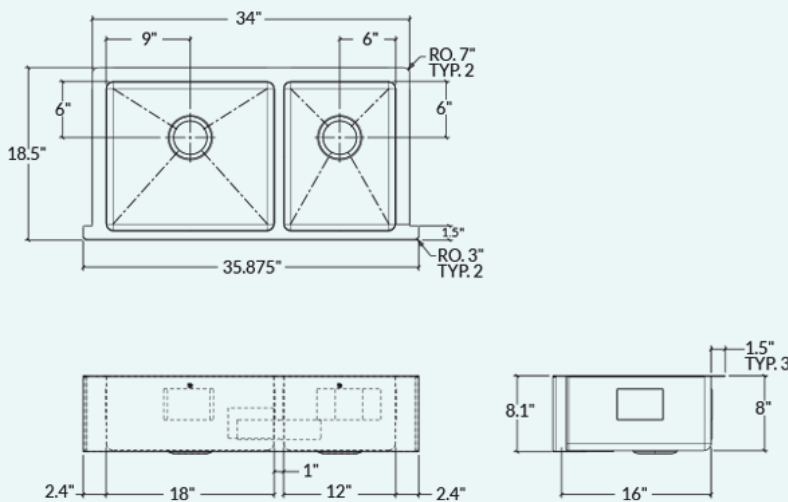

IH75-UAR-34188

ProInox H75

ProInox H75 18-gauge Stainless Steel 30" X 16" X 8"
60/40 Double Bowl Farmhouse/Apron Kitchen Sink
Handcrafted

Contemporary style corners [0,75"]

Installation

Undermount with apron front

Bowl

L 18" x 16" x 8"

R 12" x 16" x 8"

Overall

35 7/8" x 18 1/2" x 8"

Recommended Cabinet

36"

Drain

Ø 3 1/2"

Packaging

41" x 23" x 13"

30 lbs

Features

- 304 brushed finish stainless steel (18/10) – 18 gauge
- Sound deadening pads for maximum noise reduction
- Drain located towards rear providing more space under the sink
- Stainless steel strainer (AA-SA-3.5-SA) and mounting hardware included
- Product certified ASME A112.19.3, CSA B45.0, and CSA B45.4
- Can be installed farmhouse undermount overhang 1/8" or farmhouse undermount reveal 1/2"

Must-have accessories