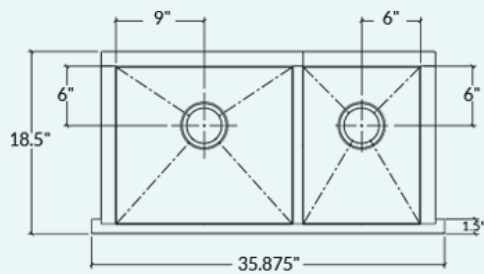

IH0-UAR-34188

ProInox H0

ProInox H0 18-gauge Stainless Steel 30" X 16" X 8"
60/40 Double Bowl Farmhouse/Apron Kitchen Sink
Handcrafted

Urban style corners [0"]

Installation

Undermount with apron front

Bowl

L 18" x 16" x 8"

R 12" x 16" x 8"

Overall

35 7/8" x 18 1/2" x 8"

Recommended Cabinet

36"

Drain

Ø 3 1/2"

Packaging

41" x 23" x 13"

30 lbs

Features

- 304 brushed finish stainless steel (18/10) – 18 gauge
- Sound deadening pads for maximum noise reduction
- Drain located towards rear providing more space under the sink
- Stainless steel strainer (AA-SA-3.5-SA) and mounting hardware included
- Product certified ASME A112.19.3, CSA B45.0, and CSA B45.4
- Can be installed farmhouse undermount overhang 1/8" or farmhouse undermount reveal 1/2"