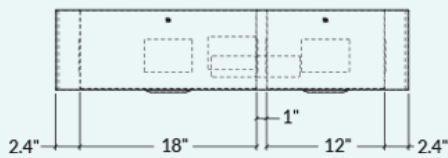

IH0-UAR-34188

ProInox H0

ProInox H0 18-gauge Stainless Steel 30" X 16" X 8"
60/40 Double Bowl Farmhouse/Apron Kitchen Sink
Handcrafted

Urban style corners [0"]

Installation

Undermount with apron front

Bowl

L 18" x 16" x 8"

R 12" x 16" x 8"

Overall

35 7/8" x 18 1/2" x 8"

Recommended Cabinet

36"

Drain

Ø 3 1/2"

Packaging

41" x 23" x 13"

30 lbs

Features

- 304 brushed finish stainless steel (18/10) – 18 gauge
- Sound deadening pads for maximum noise reduction
- Drain located towards rear providing more space under the sink
- Stainless steel strainer (AA-SA-3.5-SA) and mounting hardware included
- Product certified ASME A112.19.3, CSA B45.0, and CSA B45.4
- Can be installed farmhouse undermount overhang 1/8" or farmhouse undermount reveal 1/2"