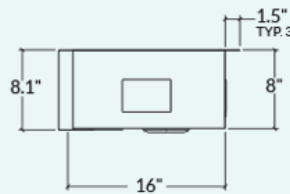

IH0-UAR-34188

ProInox H0

ProInox H0 18-gauge Stainless Steel 30" X 16" X 8"
60/40 Double Bowl Farmhouse/Apron Kitchen Sink
Handcrafted

Urban style corners [0"]

Installation

Undermount with apron front

Bowl

L 18" x 16" x 8"

R 12" x 16" x 8"

Overall

35 7/8" x 18 1/2" x 8"

Recommended Cabinet

36"

Drain

Ø 3 1/2"

Packaging

41" x 23" x 13"

30 lbs

Features

- 304 brushed finish stainless steel (18/10) – 18 gauge
- Sound deadening pads for maximum noise reduction
- Drain located towards rear providing more space under the sink
- Stainless steel strainer (AA-SA-3.5-SA) and mounting hardware included
- Product certified ASME A112.19.3, CSA B45.0, and CSA B45.4
- Can be installed farmhouse undermount overhang 1/8" or farmhouse undermount reveal 1/2"