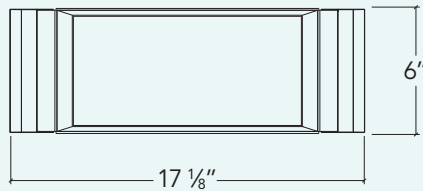

IH-BI-16

ProInox H0 + H75

Bin

For stainless steel kitchen sink

Bowl

All

Overall

6" x 17 1/8" x 3 1/4"

Packaging

9 1/4" x 21 1/2" x 5 7/8"

9 lbs

Features and benefits

- 304 brushed finish stainless steel (18/10)
- Sits directly over the sink
- Plastic handles and footings prevent the colander from scratching the sink and the countertop
- Hygienic way to drain or rinse food