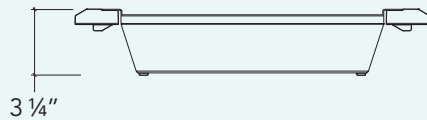

IH-BI-16

ProInox H0 + H75

Bin

For stainless steel kitchen sink

Bowl

All

Overall

6" x 17 1/8" x 3 1/4"

Packaging

9 1/4" x 21 1/2" x 5 7/8"

9 lbs

Features and benefits

- 304 brushed finish stainless steel (18/10)
- Sits directly over the sink
- Plastic handles and footings prevent the colander from scratching the sink and the countertop
- Hygienic way to drain or rinse food