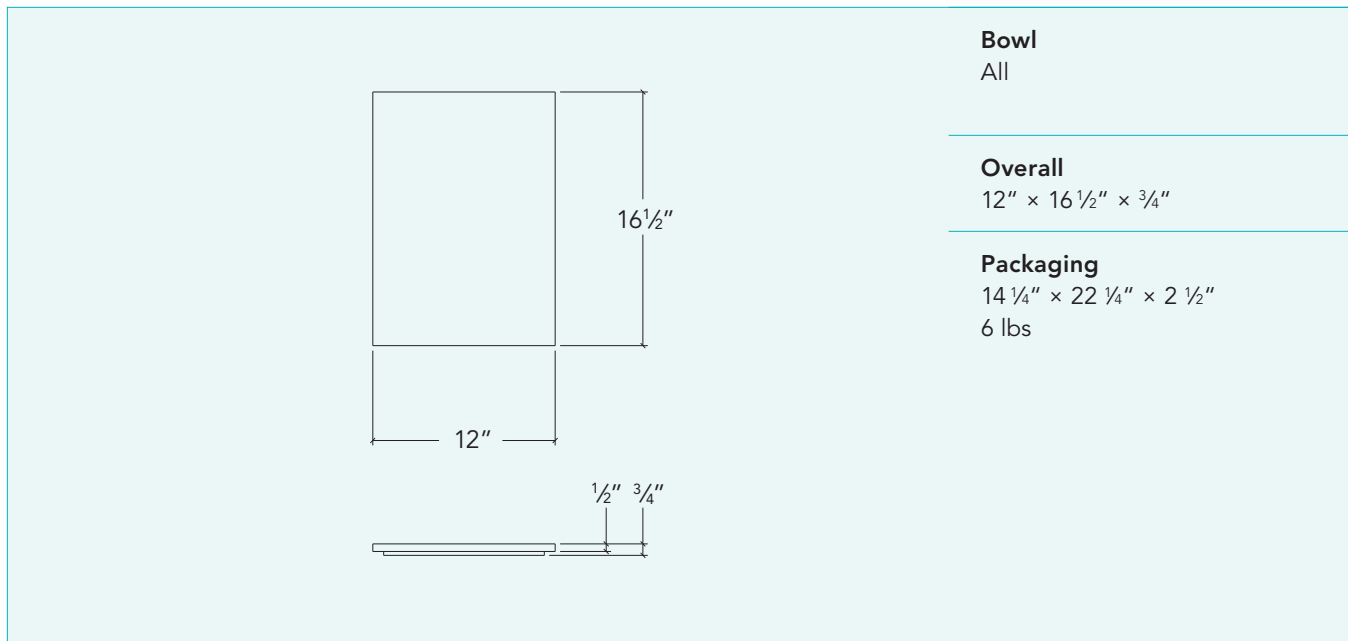

IH-BB-16-WH

ProInox H0 + H75

Plastic cutting board

For stainless steel kitchen sink

Features and benefits

- HDPE Sanalite® material
- White color plastic
- Sits directly over the sink
- NSF certified and meet FDA Regulation, safe for all food preparation

Warranty

Prochef offers a 1-YEAR LIMITED WARRANTY following the purchase date for all mobile parts, options and accessories against defects of material and workmanship. This warranty is limited to defects or damages resulting from a normal residential use. For further details on our product warranty, please refer to our catalog or website.