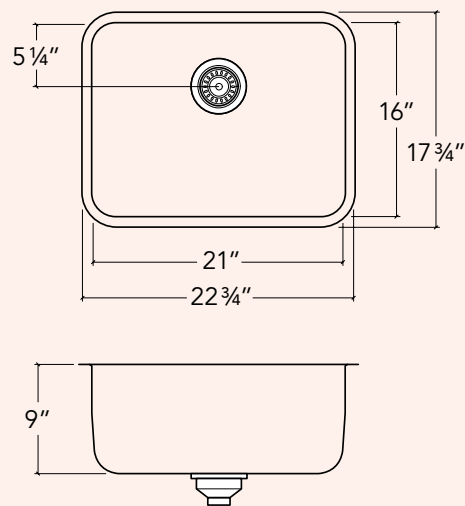

IE200-US-22179

Prolinox E200

Stainless steel kitchen sink

Embossed

With rounded corners [2"]

Installation

Undermount

Bowl

21" x 16" x 9"

Overall

22 3/4" x 17 3/4" x 9"

Recommended cabinet

27"

Drain

Ø 3 1/2"

Packaging

27" x 21" x 10"

18 lbs

Features

- 304 brushed finish stainless steel (18/10) – 16 gauge
- Coated to dampen sound and limit condensation
- Drain located towards rear providing more space under the sink
- Stainless steel strainer (AA-SA-3.5-SA) and mounting hardware included
- Product certified ASME A112.19.3, CSA B45.0, and CSA B45.4