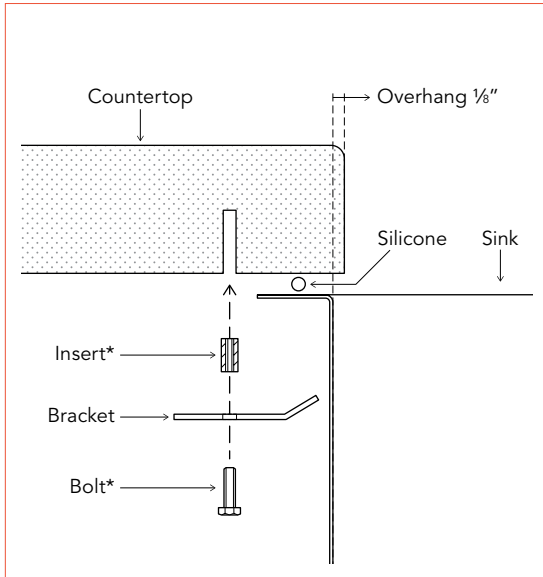

ProInox E200

Undermount installation

A. Countertop made of granite, quartz, marble or other stone surface

B. Countertop made of granite, quartz, marble or other stone surface on a wood base