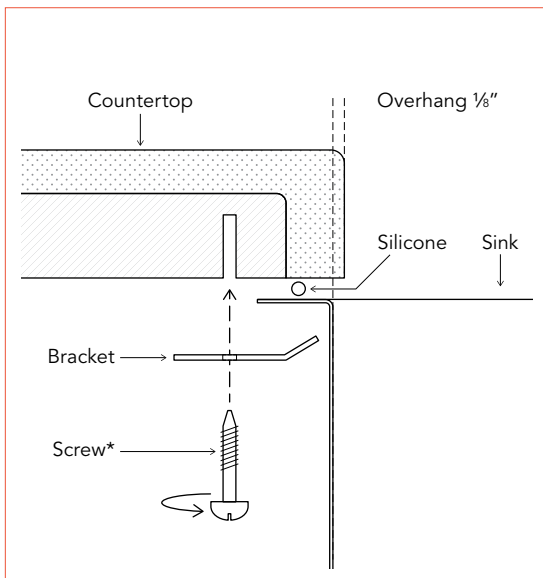

* Not included

Maintenance

Follow one simple rule to keep your sink in good condition:
Clean it regularly.

Daily

Clean the sink with a sponge or a soft cloth.

Use mild soap (dish soap) or an all-purpose, non-abrasive liquid cleanser that contains no chlorines or acid.

Always rinse with warm water and wipe with a dry cloth to prevent calcium buildup.

Use a bottom grid to protect the metal from wear and scratches.

Precautions

Do not scrub the sink with steel wool or scouring pads.

Do not use abrasive cleansers or products containing chlorines or acid.

Do not use silver polish or grout cleaning products, which can discolor the finish and leave stains.

Use a water and vinegar solution to loosen calcium buildup.

Mustard, mayonnaise, lemon juice, grease, fat, and other food residue can cause rust and stains if left to sit. Be sure to rinse your sink with plenty of water.

Do not place a rubber mat on the bottom of your sink. Food, water, and cleaning products can cling to it and create stains.

Warranty

Prochef offers a LIMITED LIFETIME WARRANTY on the fixed components of its stainless steel sinks. This warranty is limited to defects or damages resulting from a normal residential use. For further details on our product warranty, please refer to our catalog or Website.