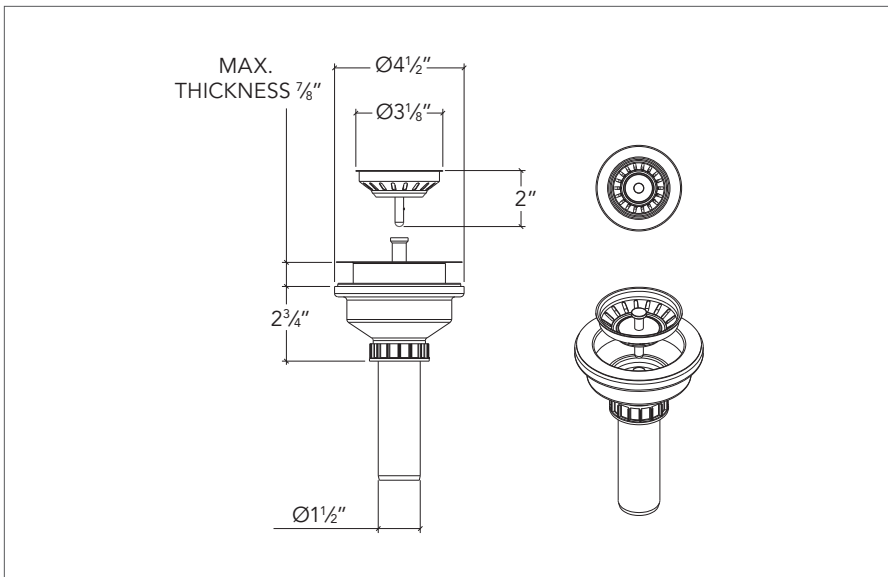

Stainless steel strainer

AA-SA-3.5-SA

Installation

N/A

Bowl

All

Overall

4⁵/₈" × 2³/₄"

Cabinet

N/A

Drain

N/A

Packaging

N/A

Features and earnings

- Stainless steel basket and strainer
- Satin stainless steel finish
- Polypropylene body
- 1 1/2" x 4" tailpiece included
- Removable basket

Warranty

Prochef offers a 1-YEAR LIMITED WARRANTY following the purchase date for all mobile parts, options and accessories against defects of material and workmanship. This warranty is limited to defects or damages resulting from a normal residential use. For further details on our product warranty, please refer to our catalog or Website.